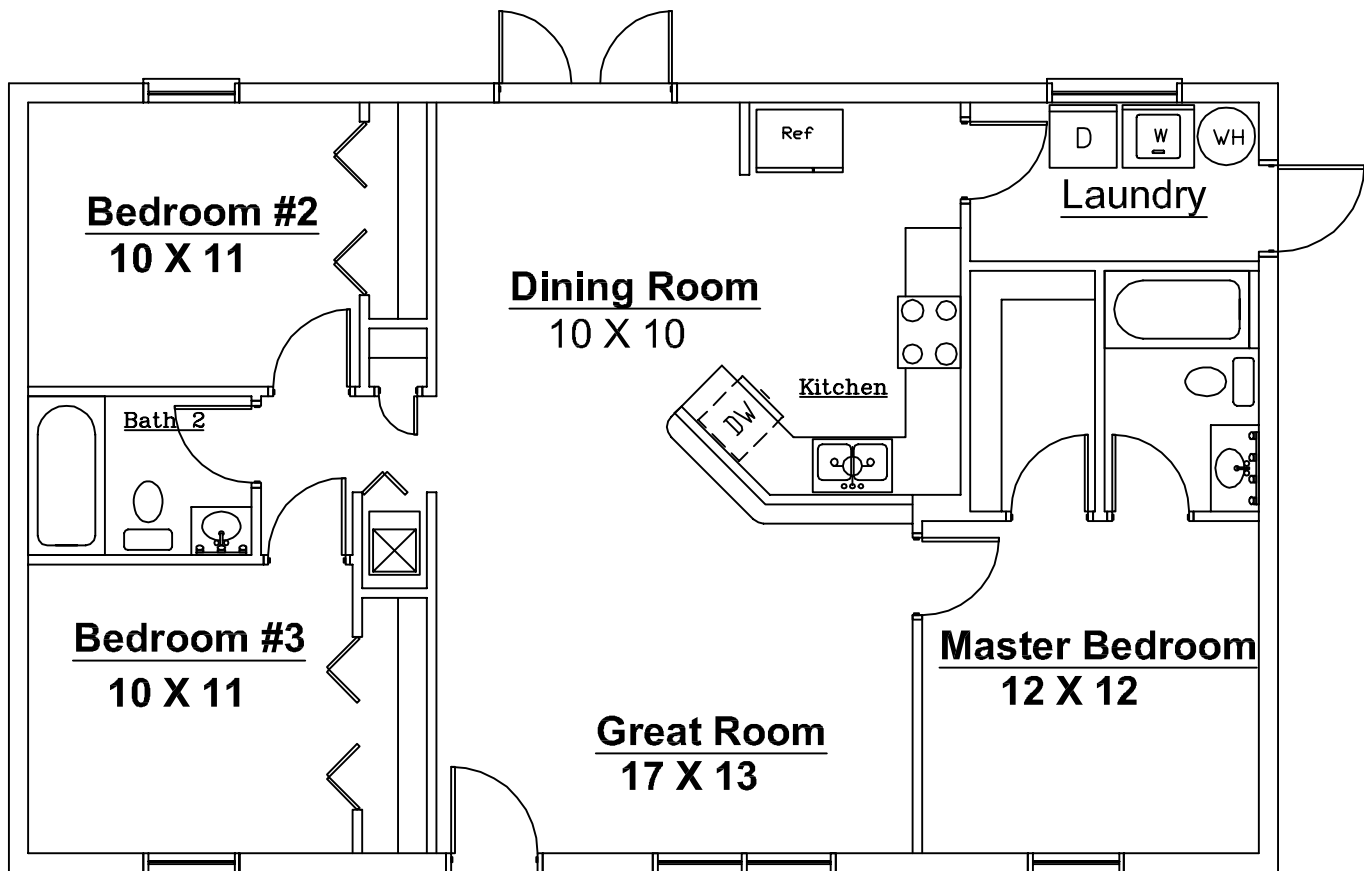

The Citrus

ROOM DIMENSIONS ARE APPROXIMATE

Living	1,200
Entry	36
Total		1,236

HOUSE CRAFT HOMES, L.L.C.

12501 U.S. HWY 441, ALACHUA, FL. 32615

PHONE 386-462-5323 FAX 386-462-1509 CRC 058087